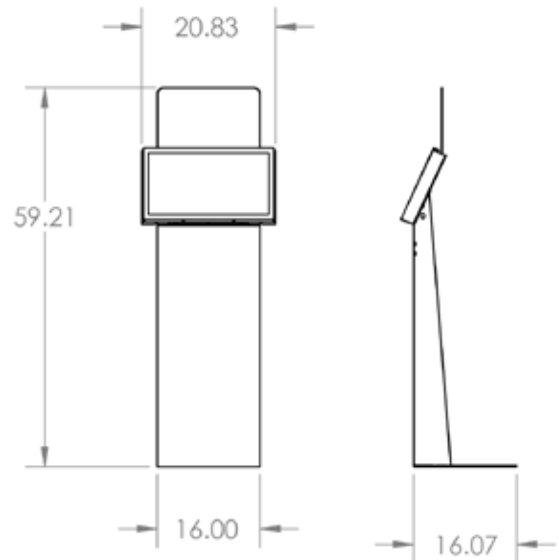

## DIMENSIONS (22" UNIT\*)

Height: 59.2"

Width: 20.8"

Depth: 16"

Base Plate: 16" x 16"

Weight: ~70 lbs

*\*Dimensions and drawings for other screen sizes available upon request*