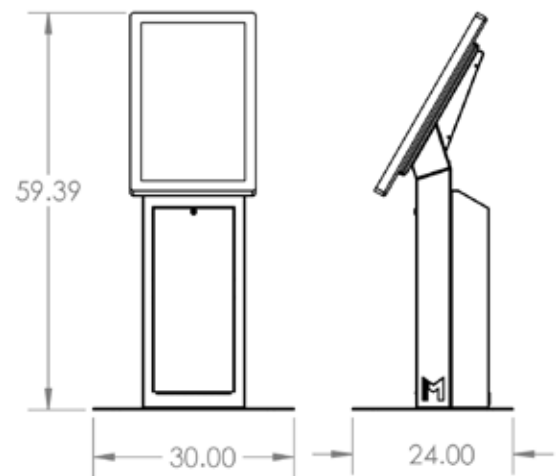

CUSTOM PANTONE MATCHING AVAILABLE

POWER

- 120 Volt, 20 AMP, 50/60 Hz
- Internal Power Strip with Surge Protection
- Power Conversion Available

DIMENSIONS (32" UNIT*)

Height: 59.4"

Width: 30"

Depth: 24"

Base Plate: 30" x 24"

Weight: ~190 lbs

**Dimensions and drawings for other screen sizes available upon request. Landscape and portrait orientation available.*

For More Information

SALES@MZERO.COM | 866 454 6757

A complete end-to-end self-service innovator, Meridian's turn-key solutions are designed and manufactured from our headquarters in North Carolina. By building all of our products from start to finish, we're able to provide greater efficiency and leaner, high-quality products faster than anyone else in the industry.