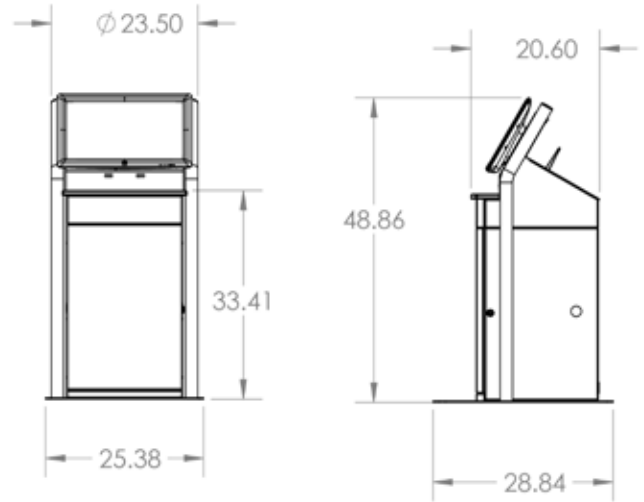

## DIMENSIONS (42" UNIT\*)

Height: 75.2"

Width: 28"

Depth: 16.25"

Base Plate: 28" x 16.25"

Weight: ~ 270 lbs

\*Dimensions for other screen sizes available upon request

## SCREEN

- High Definition LED
- 1920x1080P Resolution | 16:9 Aspect Ratio