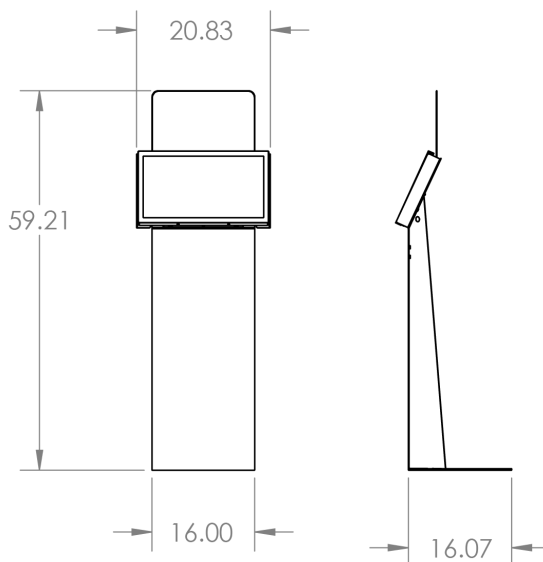

STANDARD OUTDOOR

Black, Grey, Grey Metallic, Hammered White

CUSTOM PANTONE MATCHING AVAILABLE

SCREEN

- Screen Sizes Range from Tablet to 22" All-In-One Touchscreen Computers

DIMENSIONS (22" UNIT*)

Height: 59.2"

Width: 20.8"

Depth: 16"

Base Plate: 16" x 16"

Weight: ~70 lbs

**Dimensions and drawings for other screen sizes available upon request*

For More Information

SALES@MZERO.COM | 866 454 6757

A complete end-to-end self-service innovator, Meridian's turn-key solutions are designed and manufactured from our headquarters in North Carolina. By building all of our products from start to finish, we're able to provide greater efficiency and leaner, high-quality products faster than anyone else in the industry.