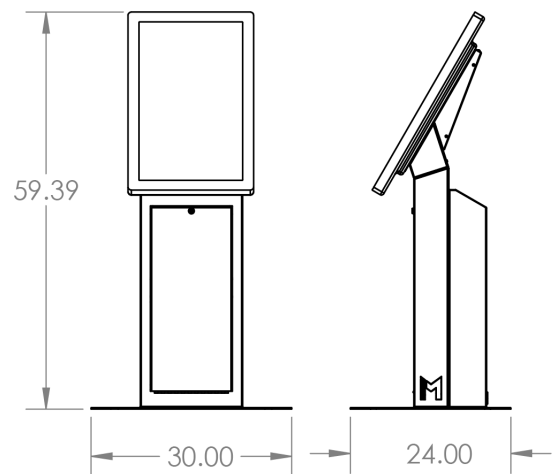

## DIMENSIONS (32" UNIT\*)

Height: 59.4"

Width: 30"

Depth: 24"

Base Plate: 30" x 24"

Weight: ~190 lbs

*\*Dimensions and drawings for other screen sizes available upon request. Landscape and portrait orientation available.*