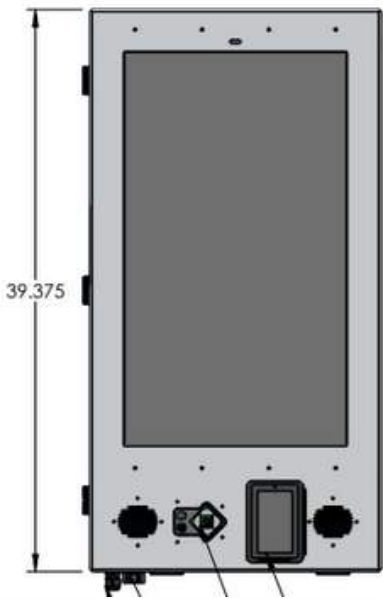

### SCREEN

High Definition LCD  
1920x1080P Resolution  
Interactive Touch Screen

### SCREEN SIZE 32"